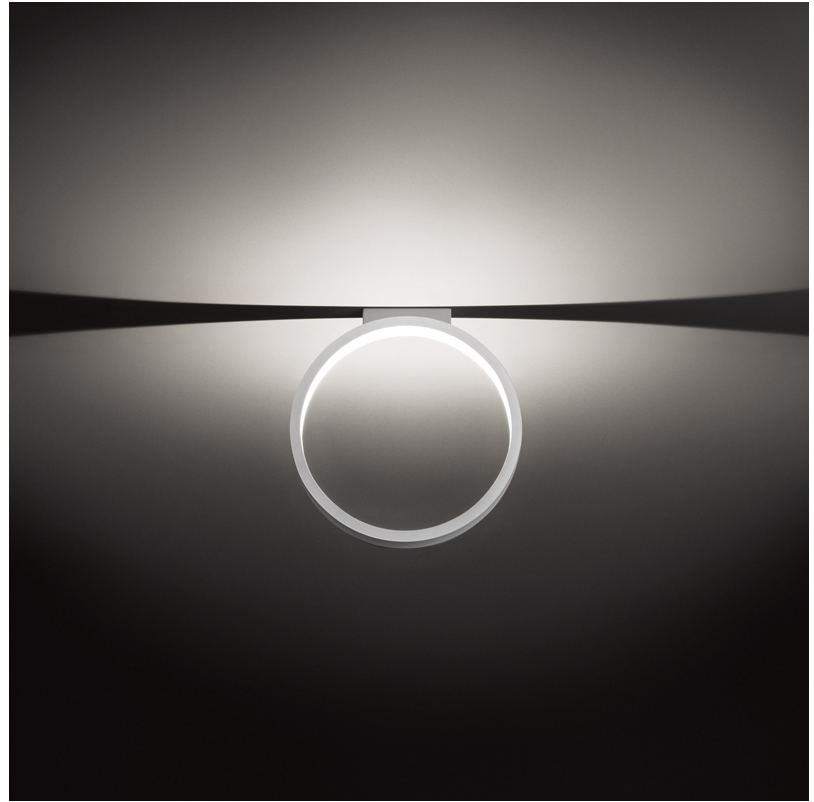

PROJECT	_____
TYPE	_____
SPECIFIER	_____
QUANTITY	_____
DATE	_____

ASSOLO SURFACE

D32005-

base number   Finish
Options

1. To build a product code in our configurator select the specify button on the base model # product page
2. To build a manual product code on this datasheet choose from the options listed below in blue font and add the suffix to the base model #

GENERAL

Series: Assolo
Brand: Cini & Nils
Division: Design
Mounting Type: Surface
Mounting Location: Ceiling
Subcategory: Ambient

PHYSICAL

Shape: Round
Diameter (mm): 430
Diameter (in): 16 ¹⁵/₁₆
Width (mm): 45
Width (in): 1 ³/₄
Height (mm): 450
Height (in): 17 ¹¹/₁₆
Extension (mm): 200
Extension (in): 7 ⁷/₈
Light Distribution: Indirect
Weight (kg): 3
Weight (lbs): 6.6
Fixture Finish: WHI / BLK / MGD
Fixture Material: Aluminum

ELECTRICAL

Lamp Type: LED
Input Wattage (W): 27
Total Output Wattage (W): 25
Dimming: Tri-Mode (Non-Dimming and Phase Dimming (120Vac only) and 0-10V Dimming)
Driver Included: Yes
Driver Location: Integrated
Driver Type: Constant Current - Universal
Driver Class: Class 2
Input Voltage (V): 120 - 277
Constant Current (MA): 700

LED

Color Temperature (°K): 2800
Nominal Lumen (lm): 2900
CRI: >90 CRI
Lamp Life (hrs): 50000

OPTICAL

RATINGS AND CERTIFICATIONS

Certified By: Certified for North American Standards
IP rating: IP20

J-Box cover plate included