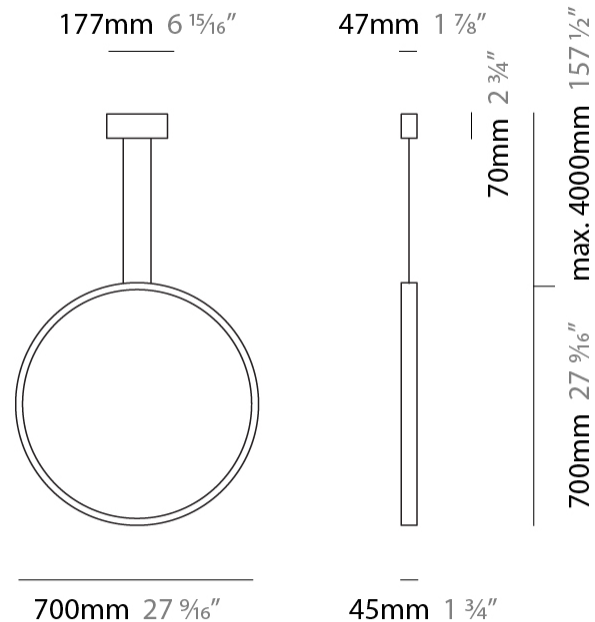

GENERAL

Series: Assolo _____
Brand: Cini & Nils _____
Division: Design _____
Mounting Type: Suspension _____
Mounting Location: Ceiling _____
Subcategory: Ambient _____

PHYSICAL

Shape: Round _____
Diameter (mm): 700 _____
Diameter (in): 27 ⁹/₁₆ _____
Width (mm): 45 _____
Width (in): 1 ³/₄ _____
Height (mm): 700 _____
Height (in): 27 ⁹/₁₆ _____
Max. Overall Height (mm): 4700 _____
Max. Overall Height (in): 185 ¹/₁₆ _____
Light Distribution: Indirect _____
Weight (kg): 5.4 _____
Weight (lbs): 11.9 _____
Fixture Finish: [WHI](#) / [BLK](#) / [MGD](#) _____
Fixture Material: Aluminum _____

ELECTRICAL

Lamp Type: LED _____
Input Wattage (W): 27 _____
Total Output Wattage (W): 25 _____
Dimming: Tri-Mode (Non-Dimming and Phase Dimming (120Vac only and 0-10V Dimming) _____
Driver Included: Yes _____
Driver Location: Integrated _____
Driver Type: Constant Current - Universal _____
Driver Class: Class 2 _____
Input Voltage (V): 120 - 277 _____
Constant Current (MA): 700 _____

LED

Number of LEDs: 1 _____
Color Temperature (°K): 2800 _____
Nominal Lumen (lm): 2900 _____
CRI: >90 CRI _____
Lamp Life (hrs): 50000 _____

OPTICAL

RATINGS AND CERTIFICATIONS

Certified By: Certified for North American Standards _____
IP rating: IP20 _____